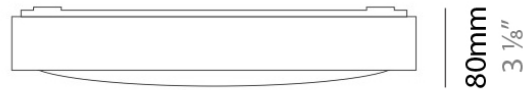

FLAT SURFACE

D12048

PROJECT

TYPE

NOTES

QUANTITY

DATE

GENERAL

Series: Flat

Division: Design

Mounting Type: Surface

Mounting Location: Ceiling

Subcategory: Ambient

PHYSICAL

Shape: Square

Length (mm): 298

Length (in): 11 3/4

Width (mm): 298

Width (in): 11 3/4

Height (mm): 80

Height (in): 3 1/8

Extension (mm): 80

Extension (in): 3 1/8

Light Distribution: Direct

Weight (kg): 2.26

Weight (lbs): 5

Diffuser: Opal White Satin Acrylic

Fixture Finish: WHI

Fixture Material: Metal

ELECTRICAL

Number of Lamps: 2

Lamp Type: LED Retrofit / CFL

Bulb Included: Bulb Not Included

Total Output Wattage (W): 20 / 36

Max. Wattage Per Lamp (W): 10 / 18

Lamp Base: 2G11

Driver Included: Yes

Driver Location: Integrated

Driver Type: Ballast - Universal

Input Voltage (V): 120 - 277

Lamp Voltage (V): 120

LED

OPTICAL

RATINGS AND CERTIFICATIONS

Certified By: CSA Certified to UL and CSA Standards

IP rating: IP20

298mm 11 3/4"